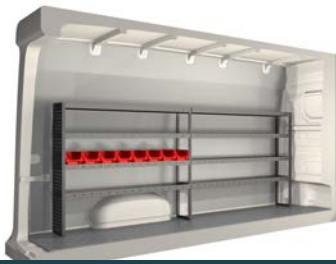

Takrücken

Transporter, L2H1
Art.nr: RR580125000

Transporter, L2H1
Art.nr: RR582135000

Transporter, L2H1
Art.nr: RR580145000

Crafter L3H3, 2016-

Crafter				
20100245	2835 mm	324 mm	1296 mm	52.3

Crafter				
20100260	1485 mm	324 mm	1188 mm	43.4