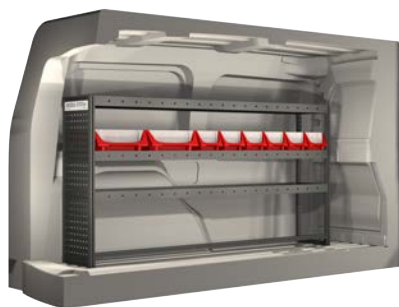

Caddy Cargo

Art.nr: RR570023001

Caddy Cargo

Art.nr: RR570033001

Caddy Cargo Maxi, 2021-

Caddy Cargo Maxi				
KMS0005	1674 mm	324 mm	918 mm	33.4

Caddy Cargo Maxi				
KMS0006	1026 mm	324 mm	918 mm	21.1

Caddy Cargo Maxi				
KMS0007	1647 mm	324 mm	918 mm	52.2