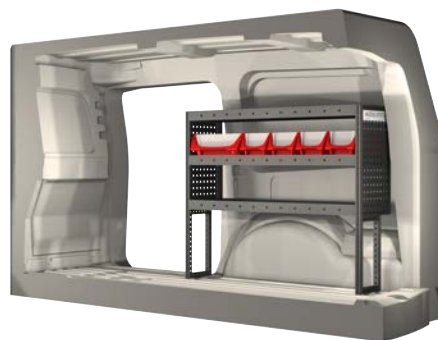

Caddy Cargo

Art.nr: RR570023001

Caddy Cargo

Art.nr: RR570033001

Caddy Cargo Maxi, 2021-

Caddy Cargo Maxi				
KMS0005	1674 mm	324 mm	918 mm	33.4

Caddy Cargo Maxi				
KMS0006	1026 mm	324 mm	918 mm	21.1

Caddy Cargo Maxi				
KMS0007	1647 mm	324 mm	918 mm	52.2