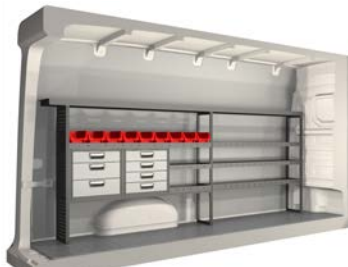

Takrücken

Transporter, L2H1
Art.nr: RR580125000

Transporter, L2H1
Art.nr: RR582135000

Transporter, L2H1
Art.nr: RR580145000

Crafter L3H3, 2016-

Crafter				
20100245	2835 mm	324 mm	1296 mm	52.3

Crafter				
20100260	1485 mm	324 mm	1188 mm	43.4