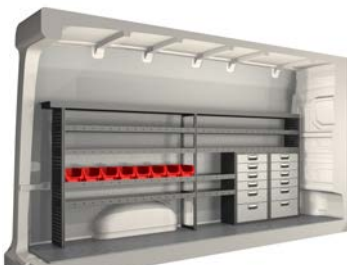

Crafter				
20100249	2808 mm	324 mm	1350 mm	99.4

Crafter
Art.nr: RR590637000

Crafter
Art.nr: RR590647000

Crafter
Art.nr: RR590657000.