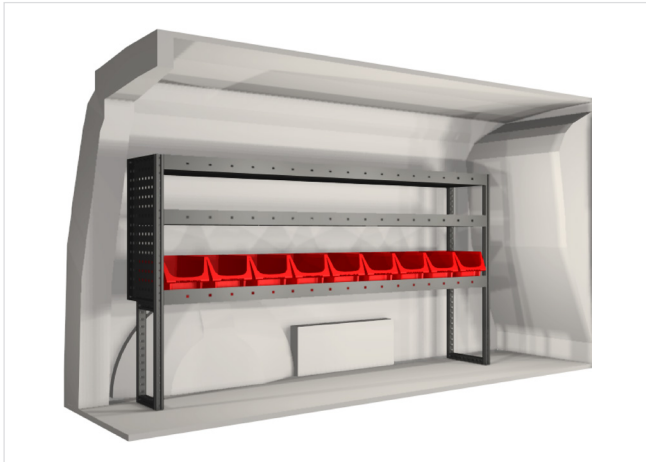

Citroën

Jumpy 4,6 m³ (XS) 2016-

www.modul-system.com

20100436	1512 mm	324 mm	918 mm	25.7