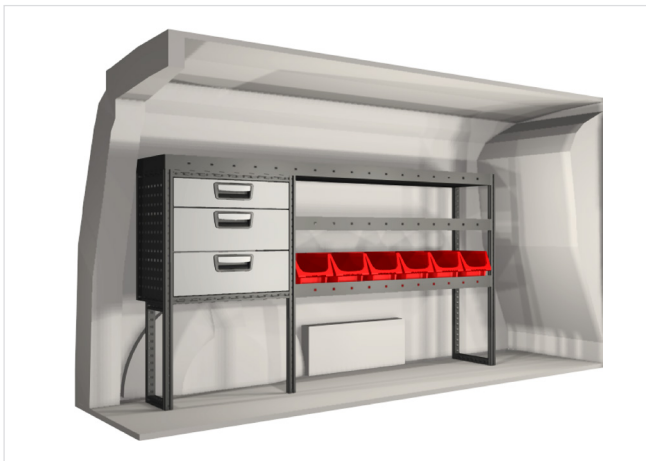

20100438	1485 mm	324 mm	918 mm	33.4