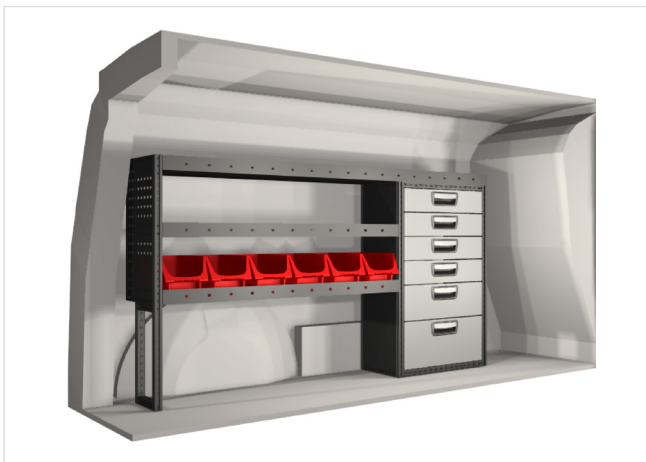

20100440	1485 mm	324 mm	918 mm	42.1