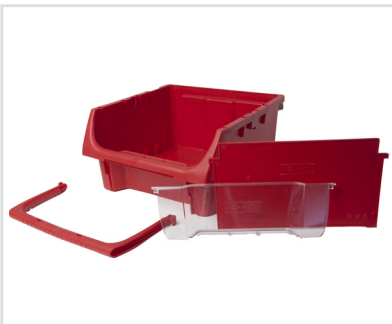

Modul-Box 324 x 324 mm, Part No: 10487-03
Divider, width 324 mm, Part No: 10488-03
Window, width 324 mm, Part No: 10489-03
Handle, width 324 mm, Part No: 10490-03