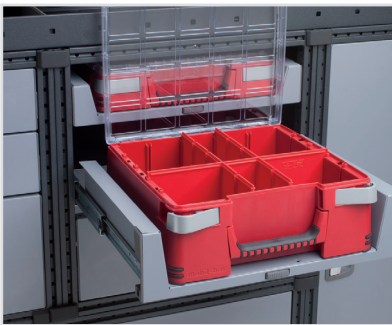

# Accessories

Grab handle  
Part No: 50014-03

Load stop  
Part No: 50250-03

Kit tool holders  
Part No: 10848 (15 pcs)  
Part No: 10849 (30 pcs)  
Part No: 10850 (50 pcs)

Mobil-Box  
Part No: 10566, width 486 mm (low)  
Part No: 10563, width 486 mm (high)