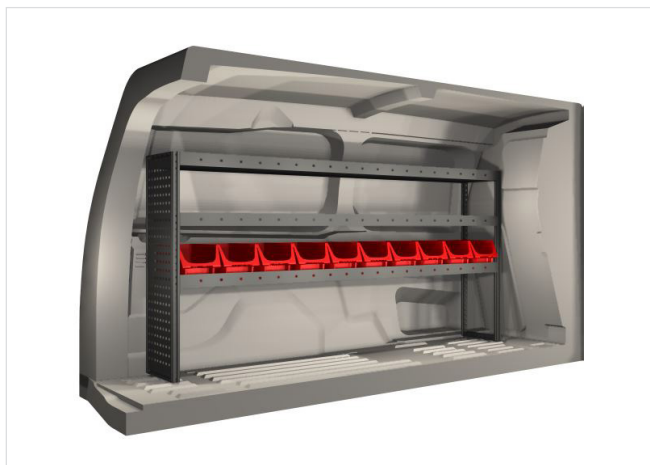

Citroën

Berlingo 3.9 m³ (L2) 2019-

20100080	1674 mm	324 mm	918 mm	31.7