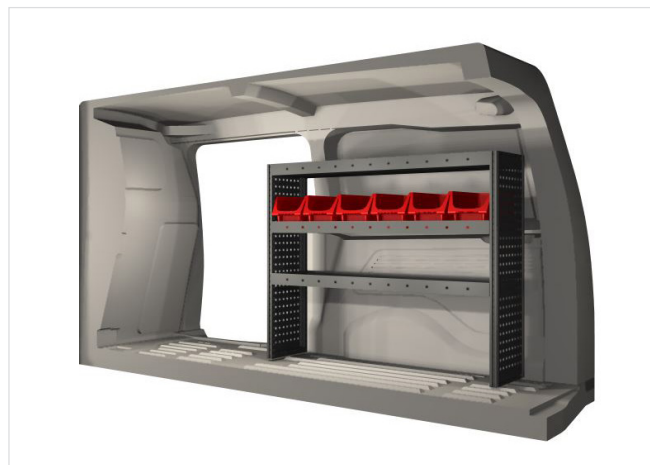

20100129	1026 mm	324 mm	918 mm	21.9