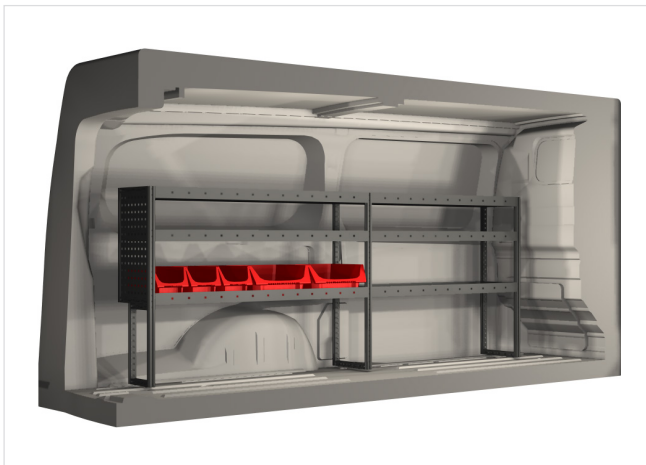

Citroën

Jumpy 6,1 m³ (XL) 2016-

www.modul-system.com

20100446	2187 mm	324 mm	918 mm	32.7