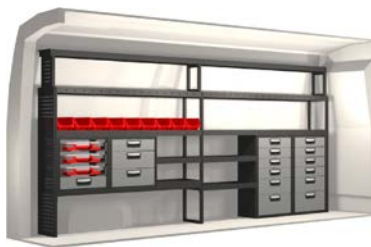

Master, L3 H2/H3				
20100288	3159 mm	324 mm	1620 mm	129.9

Takrücken