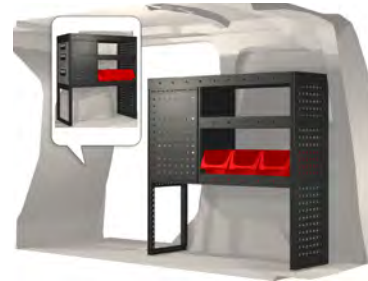

Connect, L2				
20100089	1161 mm	324 mm	918 mm	33.9