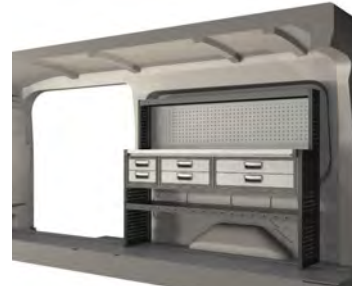

Transit, L3 H3				
20100218	1512 mm	486 mm	1404 mm	68.9