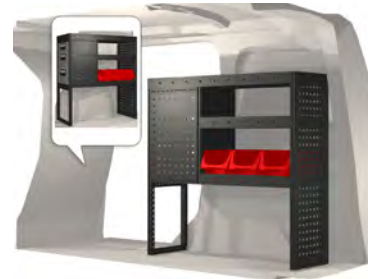

WE MAKE YOUR VAN WORK SMARTER

Ford

Connect • Custom • Transit

Connect L1 2014-

| Connect, L1 | | | | |
|-------------|---------|--------|--------|------|
| | | | | |
| 20100070 | 1188 mm | 324 mm | 918 mm | 22.5 |

| Connect, L1 | | | | |
|-------------|--------|--------|--------|------|
| | | | | |
| 20100394 | 864 mm | 324 mm | 918 mm | 20.0 |

| Connect, L1 | | | | |
|-------------|---------|--------|--------|------|
| | | | | |
| 20100393 | 1161 mm | 324 mm | 918 mm | 30.0 |

| Connect, L1 | | | | |
|-------------|--------|--------|--------|------|
| | | | | |
| 20100395 | 837 mm | 324 mm | 918 mm | 25.5 |

| Connect, L1 | | | | |
|-------------|---------|--------|--------|------|
| | | | | |
| 20100072 | 1161 mm | 324 mm | 918 mm | 40.8 |