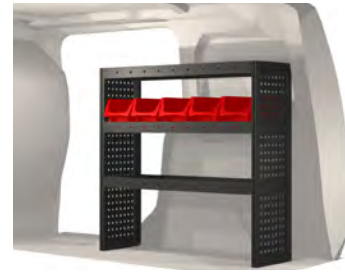

| Connect, L1 | | | | |
|-------------|--------|--------|--------|------|
| | | | | |
| 20100395 | 837 mm | 324 mm | 918 mm | 25.5 |

| Connect, L1 | | | | |
|-------------|---------|--------|--------|------|
| | | | | |
| 20100072 | 1161 mm | 324 mm | 918 mm | 40.8 |

| Connect, L2 | | | | |
|-------------|---------|--------|--------|------|
| | | | | |
| 20100080 | 1674 mm | 324 mm | 918 mm | 31.7 |

| Connect, L2 | | | | |
|-------------|--------|--------|--------|------|
| | | | | |
| 20100394 | 864 mm | 324 mm | 918 mm | 20.0 |