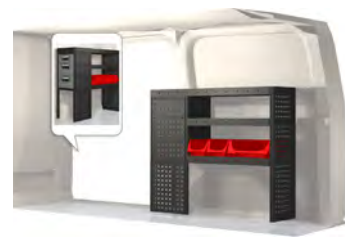

Custom, SWB H1/H2				
20100351	999 mm	324 mm	918 mm	28.9