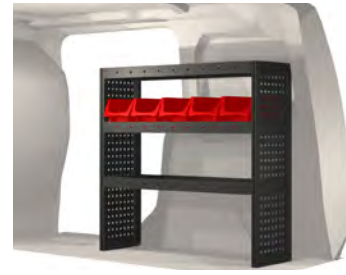

WE MAKE YOUR VAN WORK SMARTER

Ford

Connect • Custom • Transit

Connect L1 2014-

| Connect, L1 | | | | |
|-------------|---------|--------|--------|------|
| | | | | |
| 20100070 | 1188 mm | 324 mm | 918 mm | 22.5 |

| Connect, L1 | | | | |
|-------------|--------|--------|--------|------|
| | | | | |
| 20100394 | 864 mm | 324 mm | 918 mm | 20.0 |

| Connect, L1 | | | | |
|-------------|---------|--------|--------|------|
| | | | | |
| 20100393 | 1161 mm | 324 mm | 918 mm | 30.0 |

| Connect, L1 | | | | |
|-------------|--------|--------|--------|------|
| | | | | |
| 20100395 | 837 mm | 324 mm | 918 mm | 25.5 |

| Connect, L1 | | | | |
|-------------|---------|--------|--------|------|
| | | | | |
| 20100072 | 1161 mm | 324 mm | 918 mm | 40.8 |