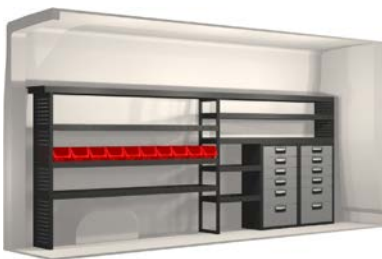

Ducato, L2/L3 H2				
20100268	3132 mm	324 mm	1350 mm	102.9

Art.nr: RR040225000

Art.nr: RR040235000

Art.nr: RR040245000